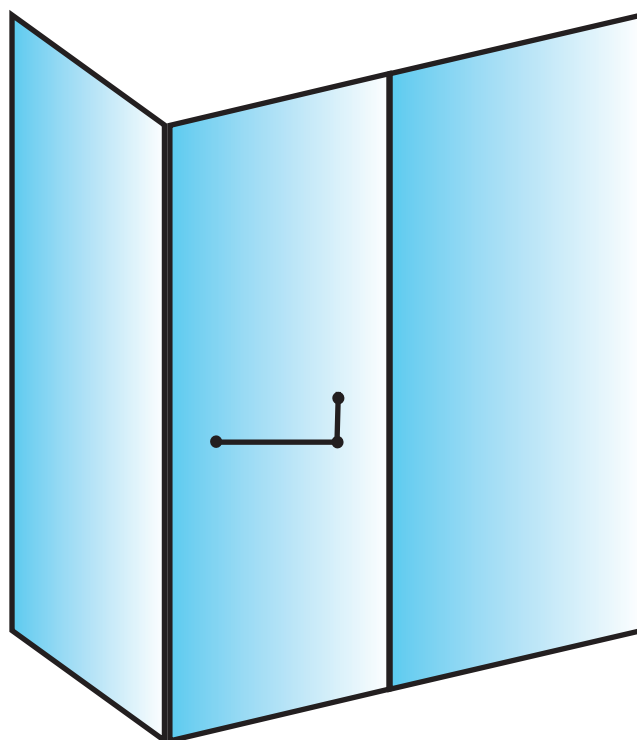

A shower enclosure with slim aluminum profiles combines sleek modern design with exceptional functionality. Its minimalist look enhances the bath room's aesthetic, while the streamlined frames create an open and spacious feel. Durable and easy to maintain, these enclosures are a practical and stylish choice for achieving a contemporary shower space in any home.

Types of Shower Cubical

Styles

- 90 Degree
- 180 Degree
- T junction
- 135 Degree

90 Degree Shower Enclosure

A 90-degree shower enclosure is a sleek, modern design featuring two glass panels that meet at a right angle, creating a corner shower space. Typically framed or frameless, it maximizes bathroom space while adding a contemporary touch. Ideal for corner installations, it offers style, durability, and functionality.

Configuration

Available Colour Finish

Brush Gold

Black

Rose Gold

Champagne

180 Degree Shower Enclosure

A 180-degree shower cubicle features a single straight-line glass panel or door, ideal for creating a minimalist, open shower area. It is perfect for walk-in designs or wall-to-wall installations in spacious bathrooms. The sleek, frameless style enhances aesthetics and provides easy accessibility.

Configuration

Available Colour Finish

- | | | | |
|--|------------|---|-----------|
|  | Brush Gold |  | Black |
|  | Rose Gold |  | Champagne |

T Junction Shower Enclosure

T-shaped shower cubicles feature a unique design with three glass panels forming a "T" layout, dividing the space for dual or separate showering areas. This innovative structure is ideal for large bathrooms, offering functionality and style. Its modern design enhances privacy and creates a luxurious shower experience.