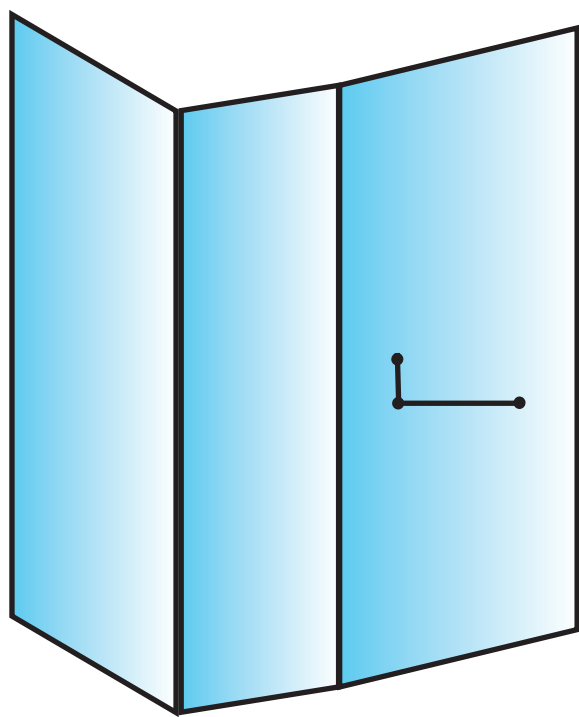

A shower enclosure with slim aluminum profiles combines sleek modern design with exceptional functionality. Its minimalist look enhances the bath room's aesthetic, while the streamlined frames create an open and spacious feel. Durable and easy to maintain, these enclosures are a practical and stylish choice for achieving a contemporary shower space in any home.

Types of Shower Cubical

Styles

- 90 Degree
- 180 Degree
- T junction
- 135 Degree

90 Degree Shower Enclosure

A 90-degree shower enclosure is a sleek, modern design featuring two glass panels that meet at a right angle, creating a corner shower space. Typically framed or frameless, it maximizes bathroom space while adding a contemporary touch. Ideal for corner installations, it offers style, durability, and functionality.

Configuration

Available Colour Finish

Brush Gold

Black

Rose Gold

Champagne

180 Degree Shower Enclosure

A 180-degree shower cubicle features a single straight-line glass panel or door, ideal for creating a minimalist, open shower area. It is perfect for walk-in designs or wall-to-wall installations in spacious bathrooms. The sleek, frameless style enhances aesthetics and provides easy accessibility.

Configuration

Available Colour Finish

- | | | | |
|--|------------|---|-----------|
|  | Brush Gold |  | Black |
|  | Rose Gold |  | Champagne |

T Junction Shower Enclosure

T-shaped shower cubicles feature a unique design with three glass panels forming a "T" layout, dividing the space for dual or separate showering areas. This innovative structure is ideal for large bathrooms, offering functionality and style. Its modern design enhances privacy and creates a luxurious shower experience.