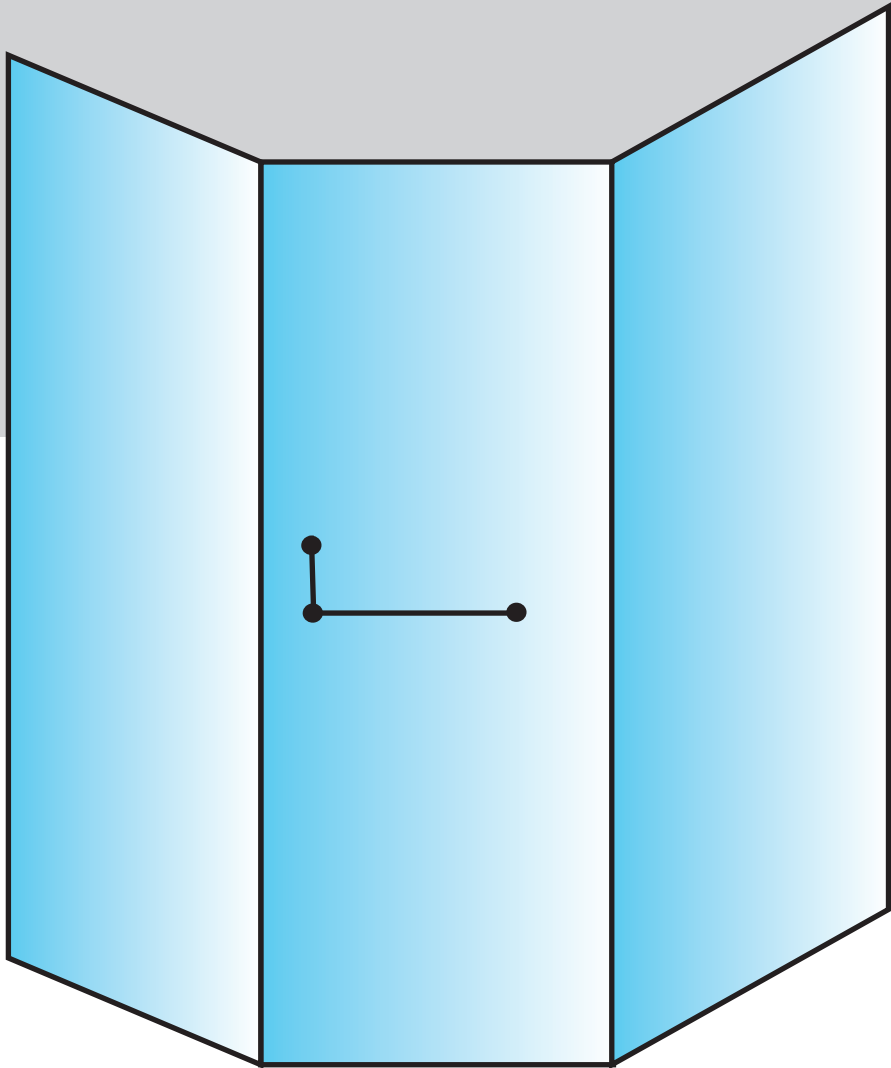

A 135-degree shower enclosure features angled glass panels that meet at a soft corner, creating a stylish and space-efficient design. Ideal for unique bathroom layouts, it offers a modern aesthetic with frameless or semi-frameless options. Its angular structure enhances functionality and complements contemporary interiors.

Configuration

Available Colour Finish

- Brush Gold
- Rose Gold
- Black
- Champagne