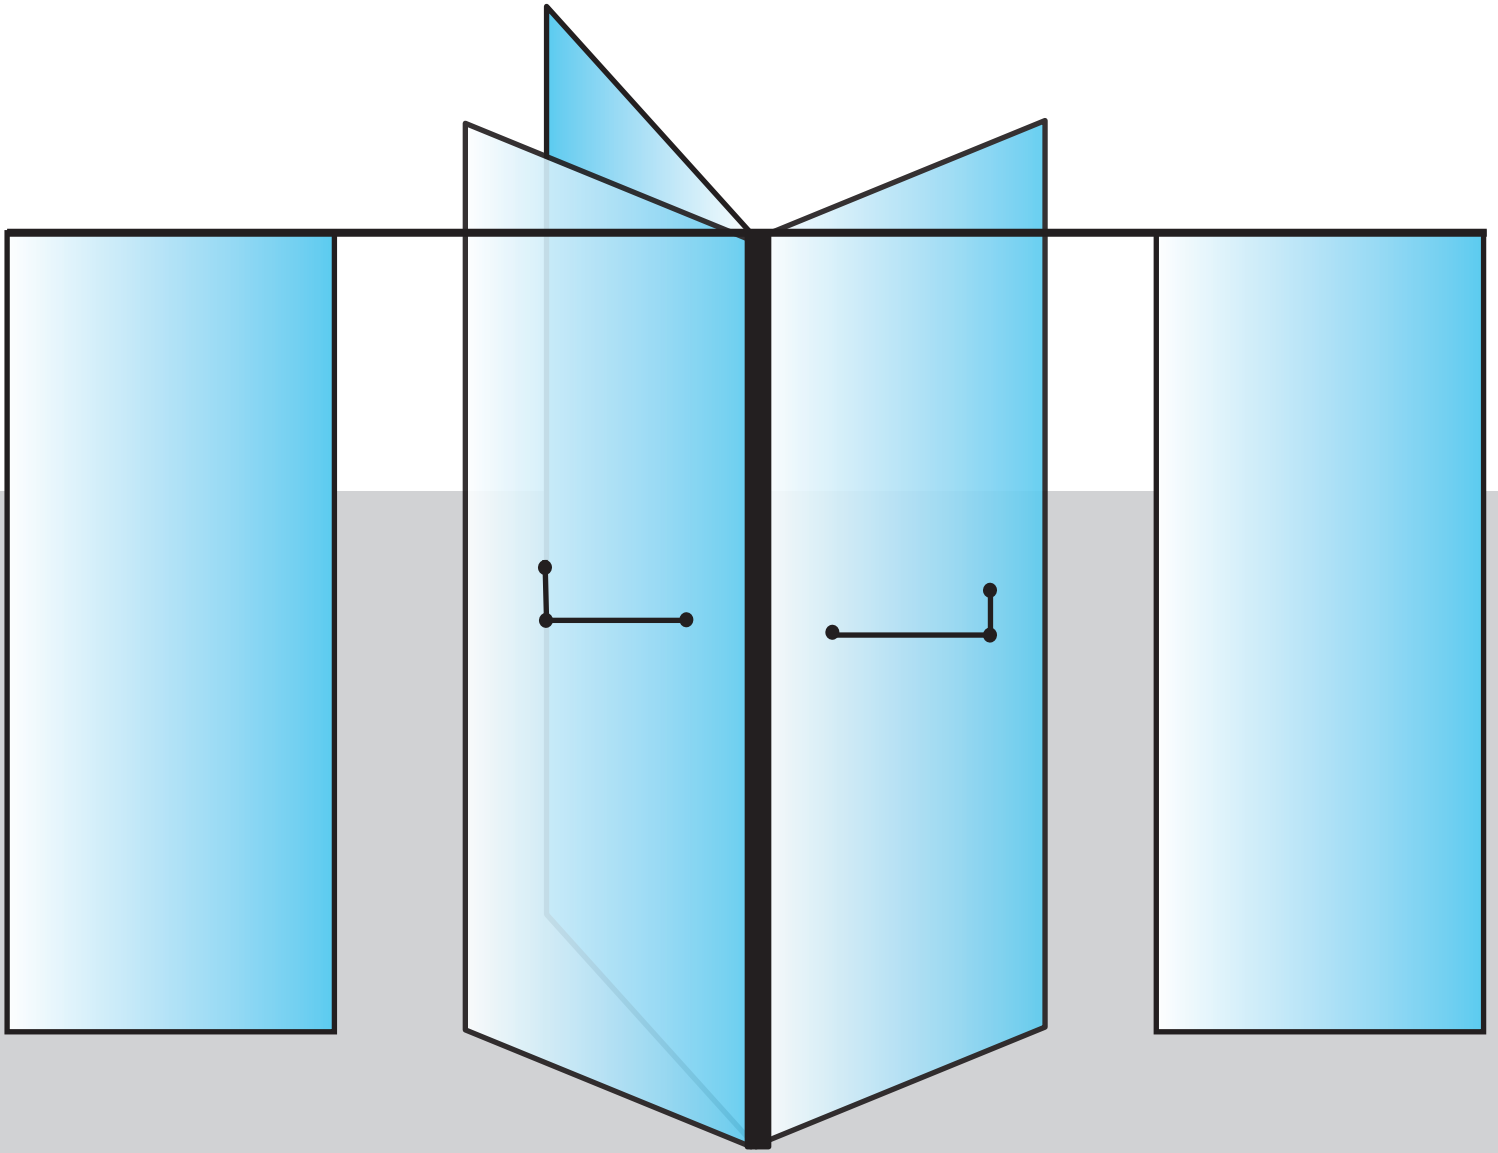

Types of Shower Cubical

Styles

- 90 Degree
- 180 Degree
- T junction
- 135 Degree

90 Degree Shower Enclosure

A 90-degree shower enclosure is a sleek, modern design featuring two glass panels that meet at a right angle, creating a corner shower space. Typically framed or frameless, it maximizes bathroom space while adding a contemporary touch. Ideal for corner installations, it offers style, durability, and functionality.

Configuration

Available Colour Finish

Brush Gold

Black

Rose Gold

Champagne

180 Degree Shower Enclosure

A 180-degree shower cubicle features a single straight-line glass panel or door, ideal for creating a minimalist, open shower area. It is perfect for walk-in designs or wall-to-wall installations in spacious bathrooms. The sleek, frameless style enhances aesthetics and provides easy accessibility.

Configuration

Available Colour Finish

- | | | | |
|--|------------|---|-----------|
|  | Brush Gold |  | Black |
|  | Rose Gold |  | Champagne |

T Junction Shower Enclosure

T-shaped shower cubicles feature a unique design with three glass panels forming a "T" layout, dividing the space for dual or separate showering areas. This innovative structure is ideal for large bathrooms, offering functionality and style. Its modern design enhances privacy and creates a luxurious shower experience.

Available Colour Finish

Brush Gold

Black

Rose Gold

Champagne

135 Degree Shower Enclosure

A 135-degree shower enclosure features angled glass panels that meet at a soft corner, creating a stylish and space-efficient design. Ideal for unique bathroom layouts, it offers a modern aesthetic with frameless or semi-frameless options. Its angular structure enhances functionality and complements contemporary interiors.