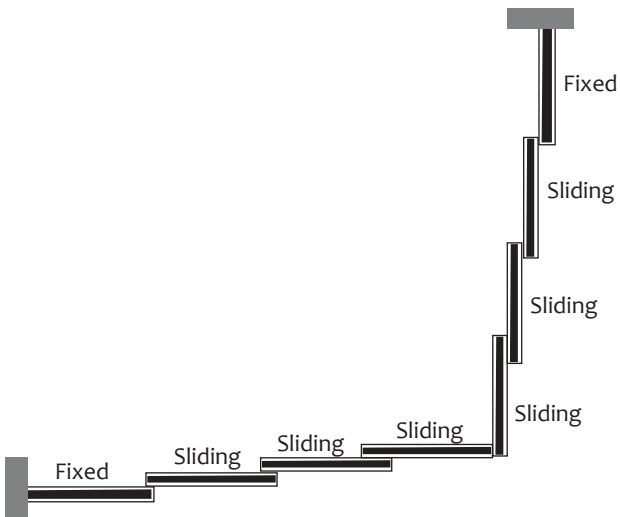

HOM
COLLECTIVE
 Noida Sec-8

Available Colour Finish

Black 

Brush Gold 

Champagne 

Rose Gold 

Available Colour Finish

Black ●