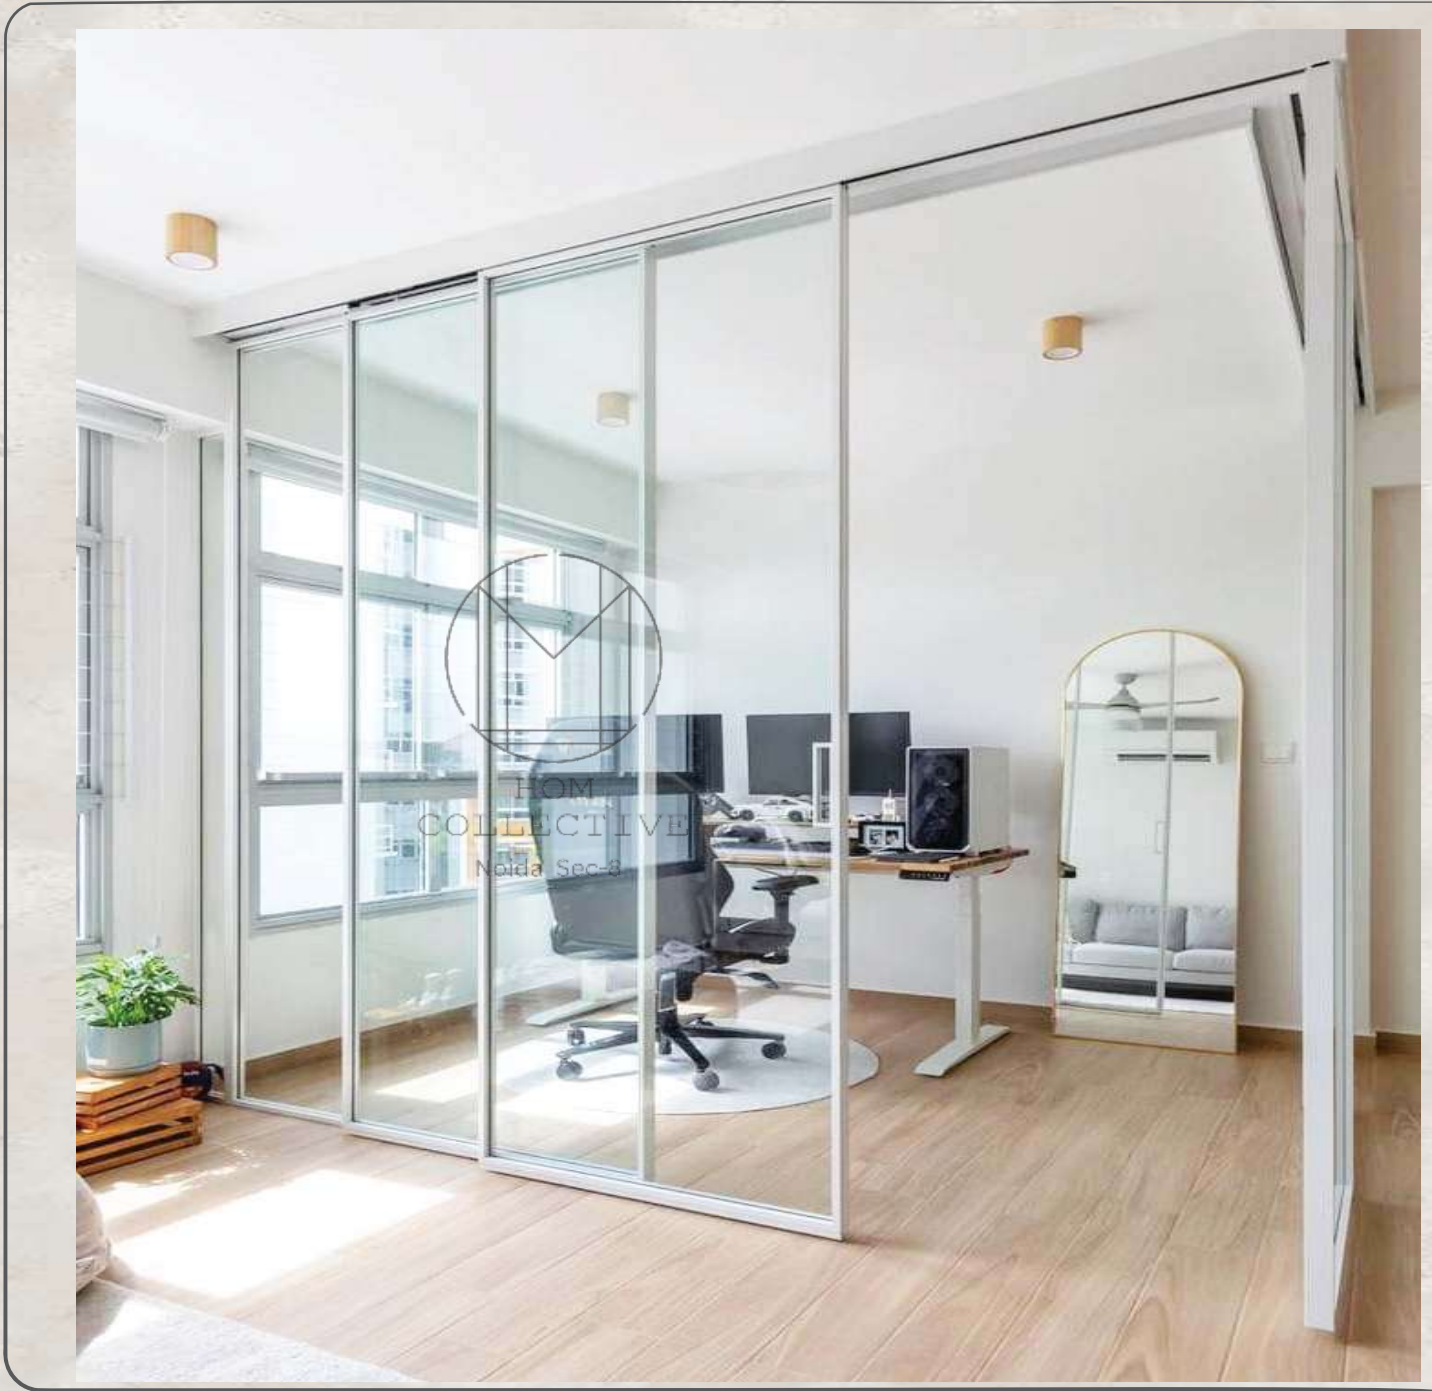

Champagne ●

Rose Gold ●

90° TELESCOPIC SLIDING PARTITION

HOM COLLECTIVE
Noida Sec-8

Available Colour Finish

Black ●

Brush Gold ●

Champagne ●