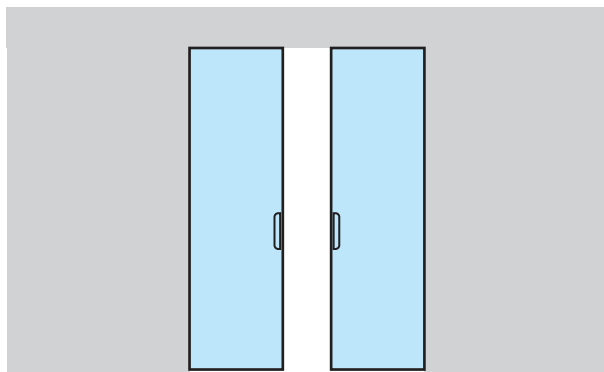

Brush Gold ●

Champagne ●

Rose Gold ●

POCKET SLIDING

Syncro Pocket Door

Available Colour Finish

Black ●

Brush Gold ●