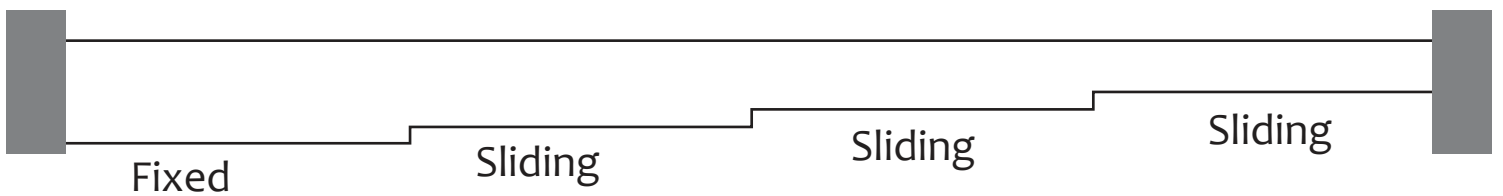

Available Colour Finish

Black ●

Brush Gold ●

Champagne ●

Rose Gold ●