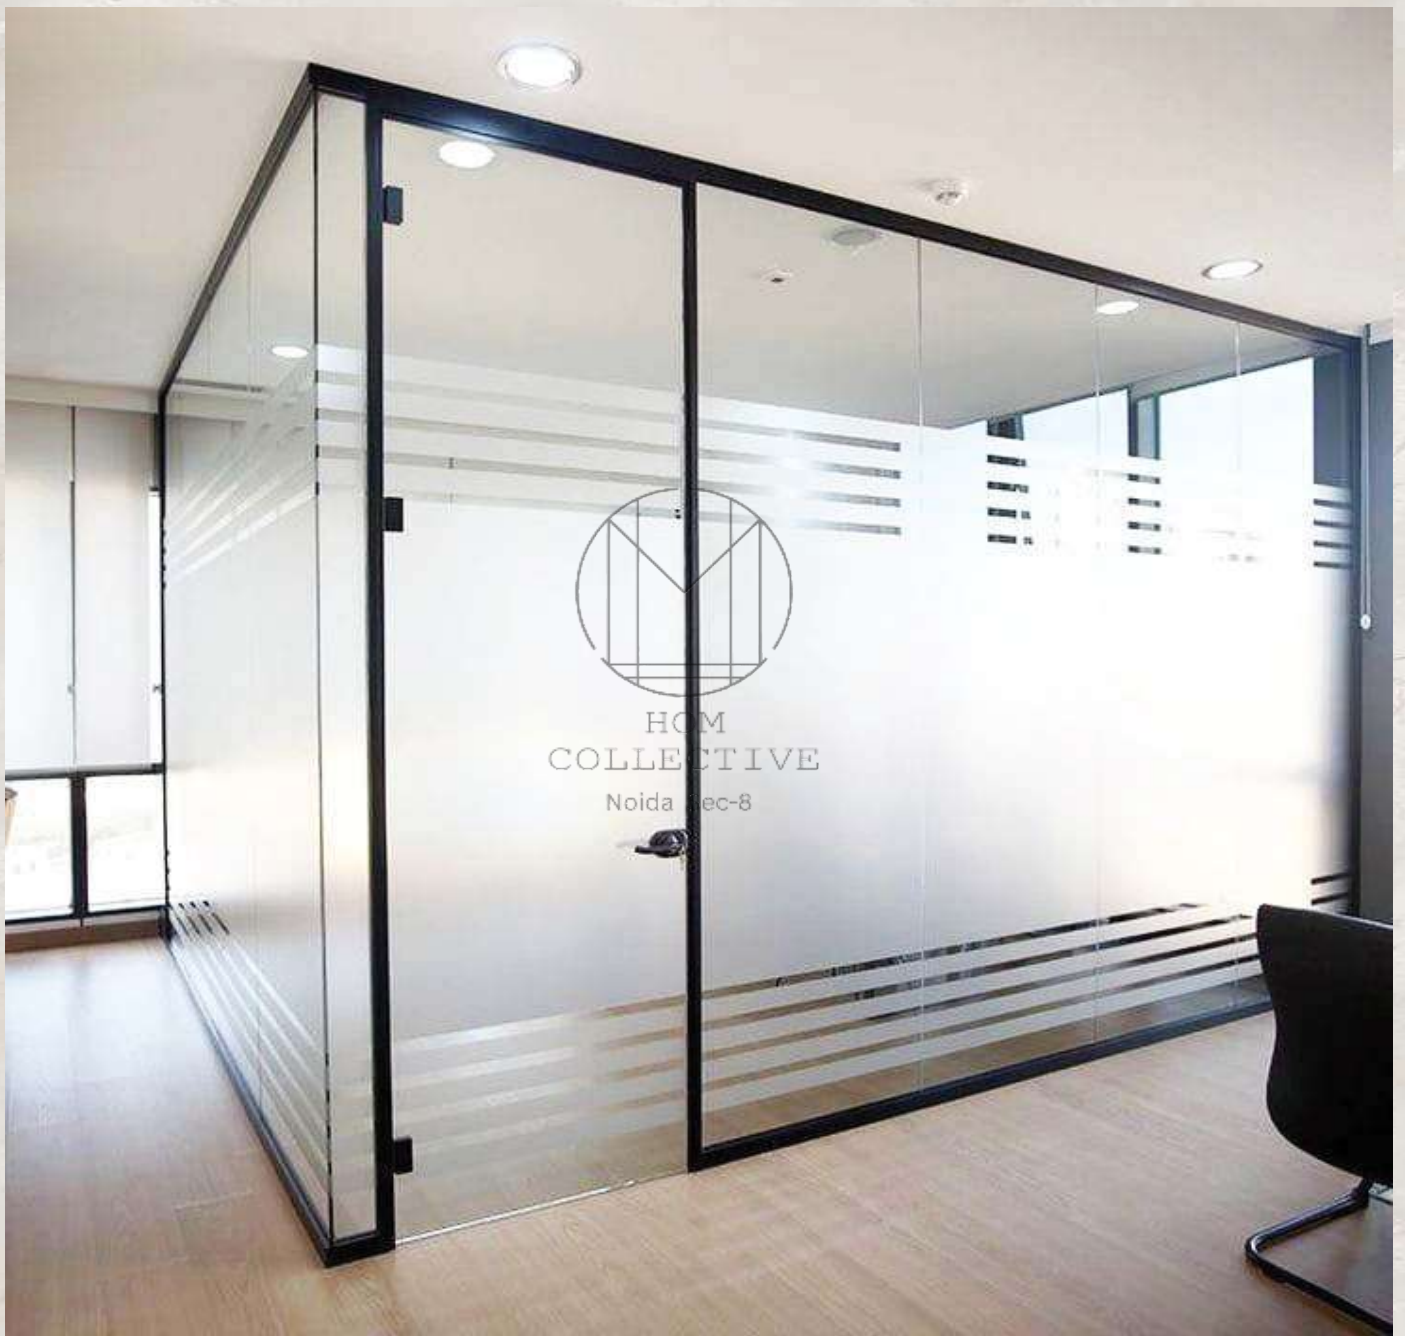

Available Colour Finish

Black ●

Brush Gold ●

Champagne ●

Rose Gold ●