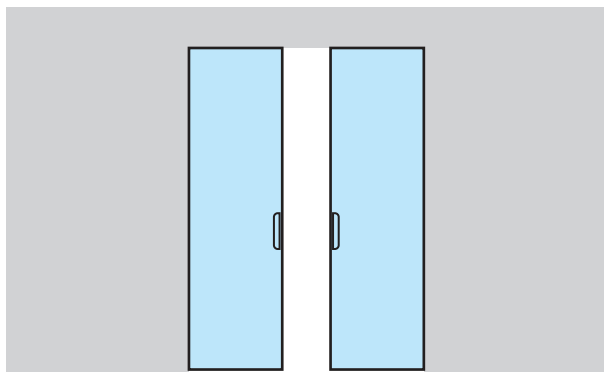

Syncro Pocket Door

Available Colour Finish

Black ●

Brush Gold ●

Champagne ●

Rose Gold ●