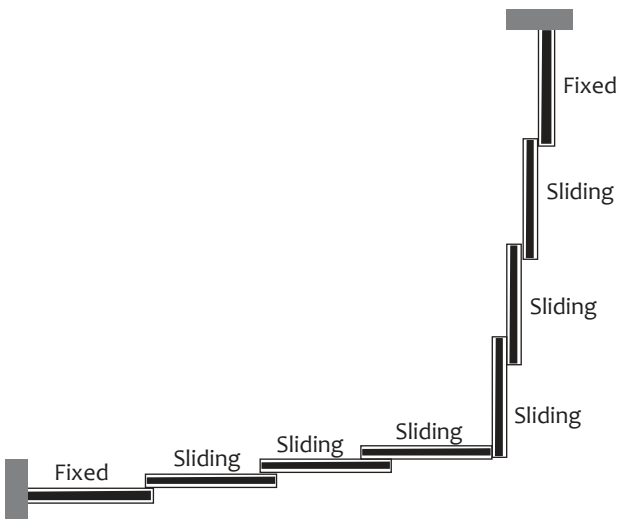

Available Colour Finish

Black

Brush Gold

Champagne

Rose Gold