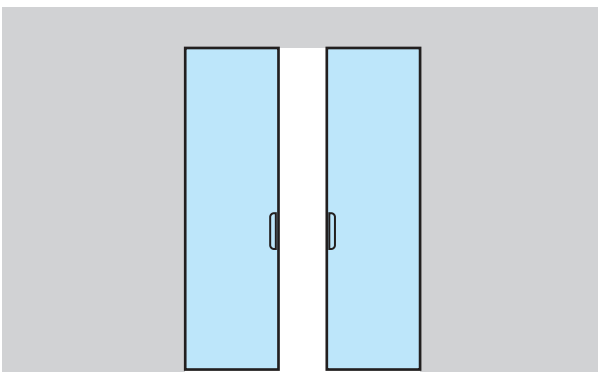

Champagne ●

Rose Gold ●

Syncro Pocket Door

Available Colour Finish

Black ●

Brush Gold ●

Champagne ●

Rose Gold ●