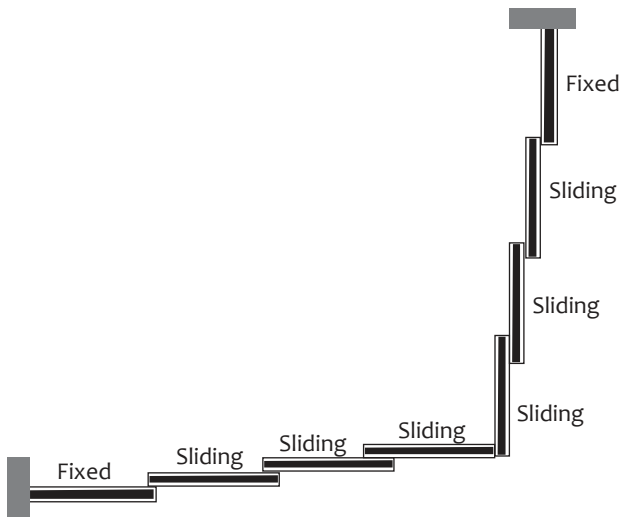

Available Colour Finish

Black ●

Brush Gold ●

Champagne ●

Rose Gold ●