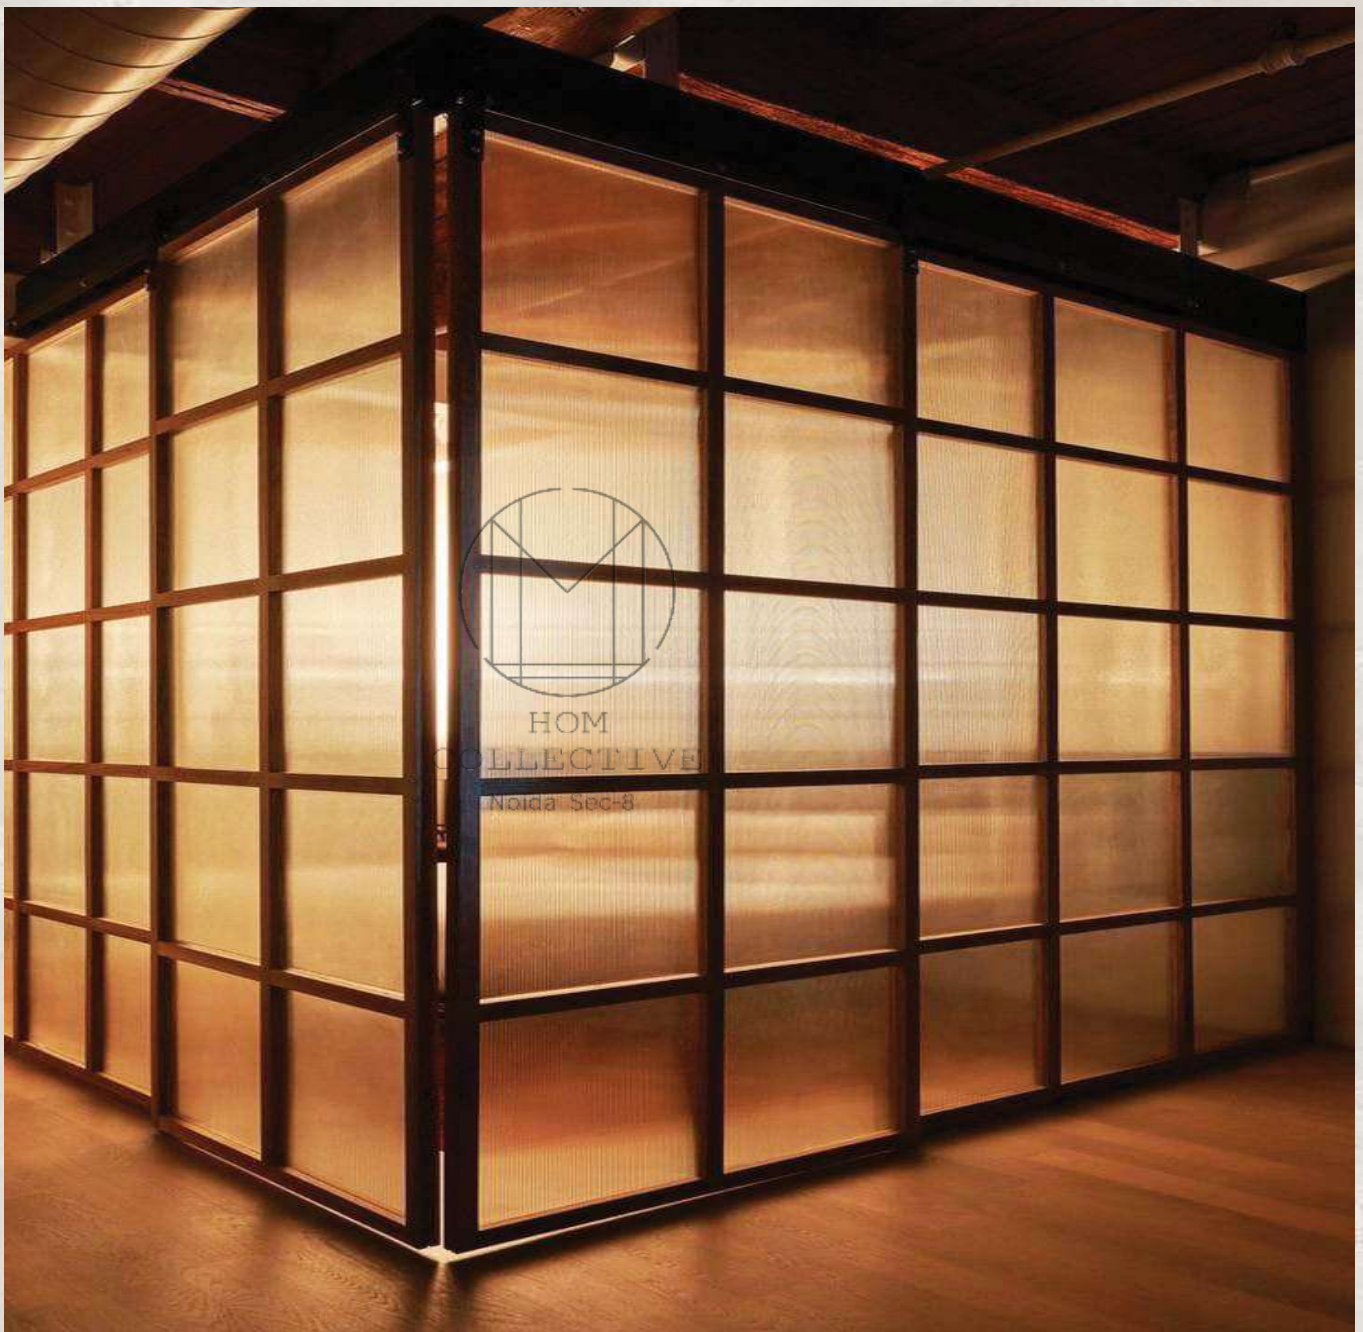

Available Colour Finish

Black ●

Brush Gold ●

Champagne ●

Rose Gold ●