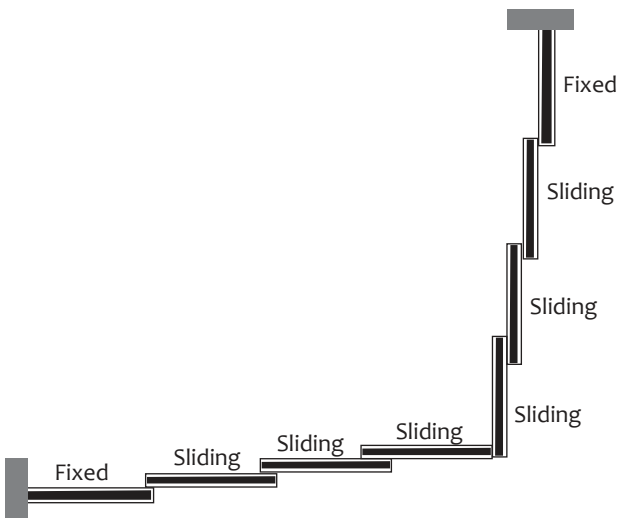

Champagne ●

Rose Gold ●

90° TELESCOPIC SLIDING PARTITION

HOM COLLECTIVE
Noida Sec-8

Available Colour Finish

Black ●

Brush Gold ●

Champagne ●