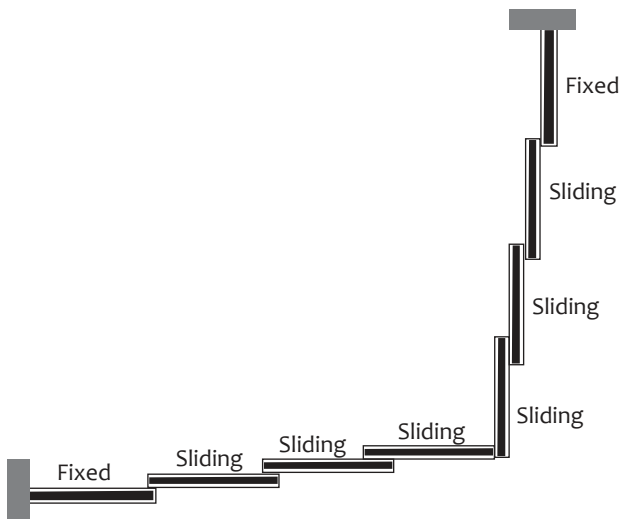

Available Colour Finish

Black ●

Brush Gold ●

Champagne ●

Rose Gold ●